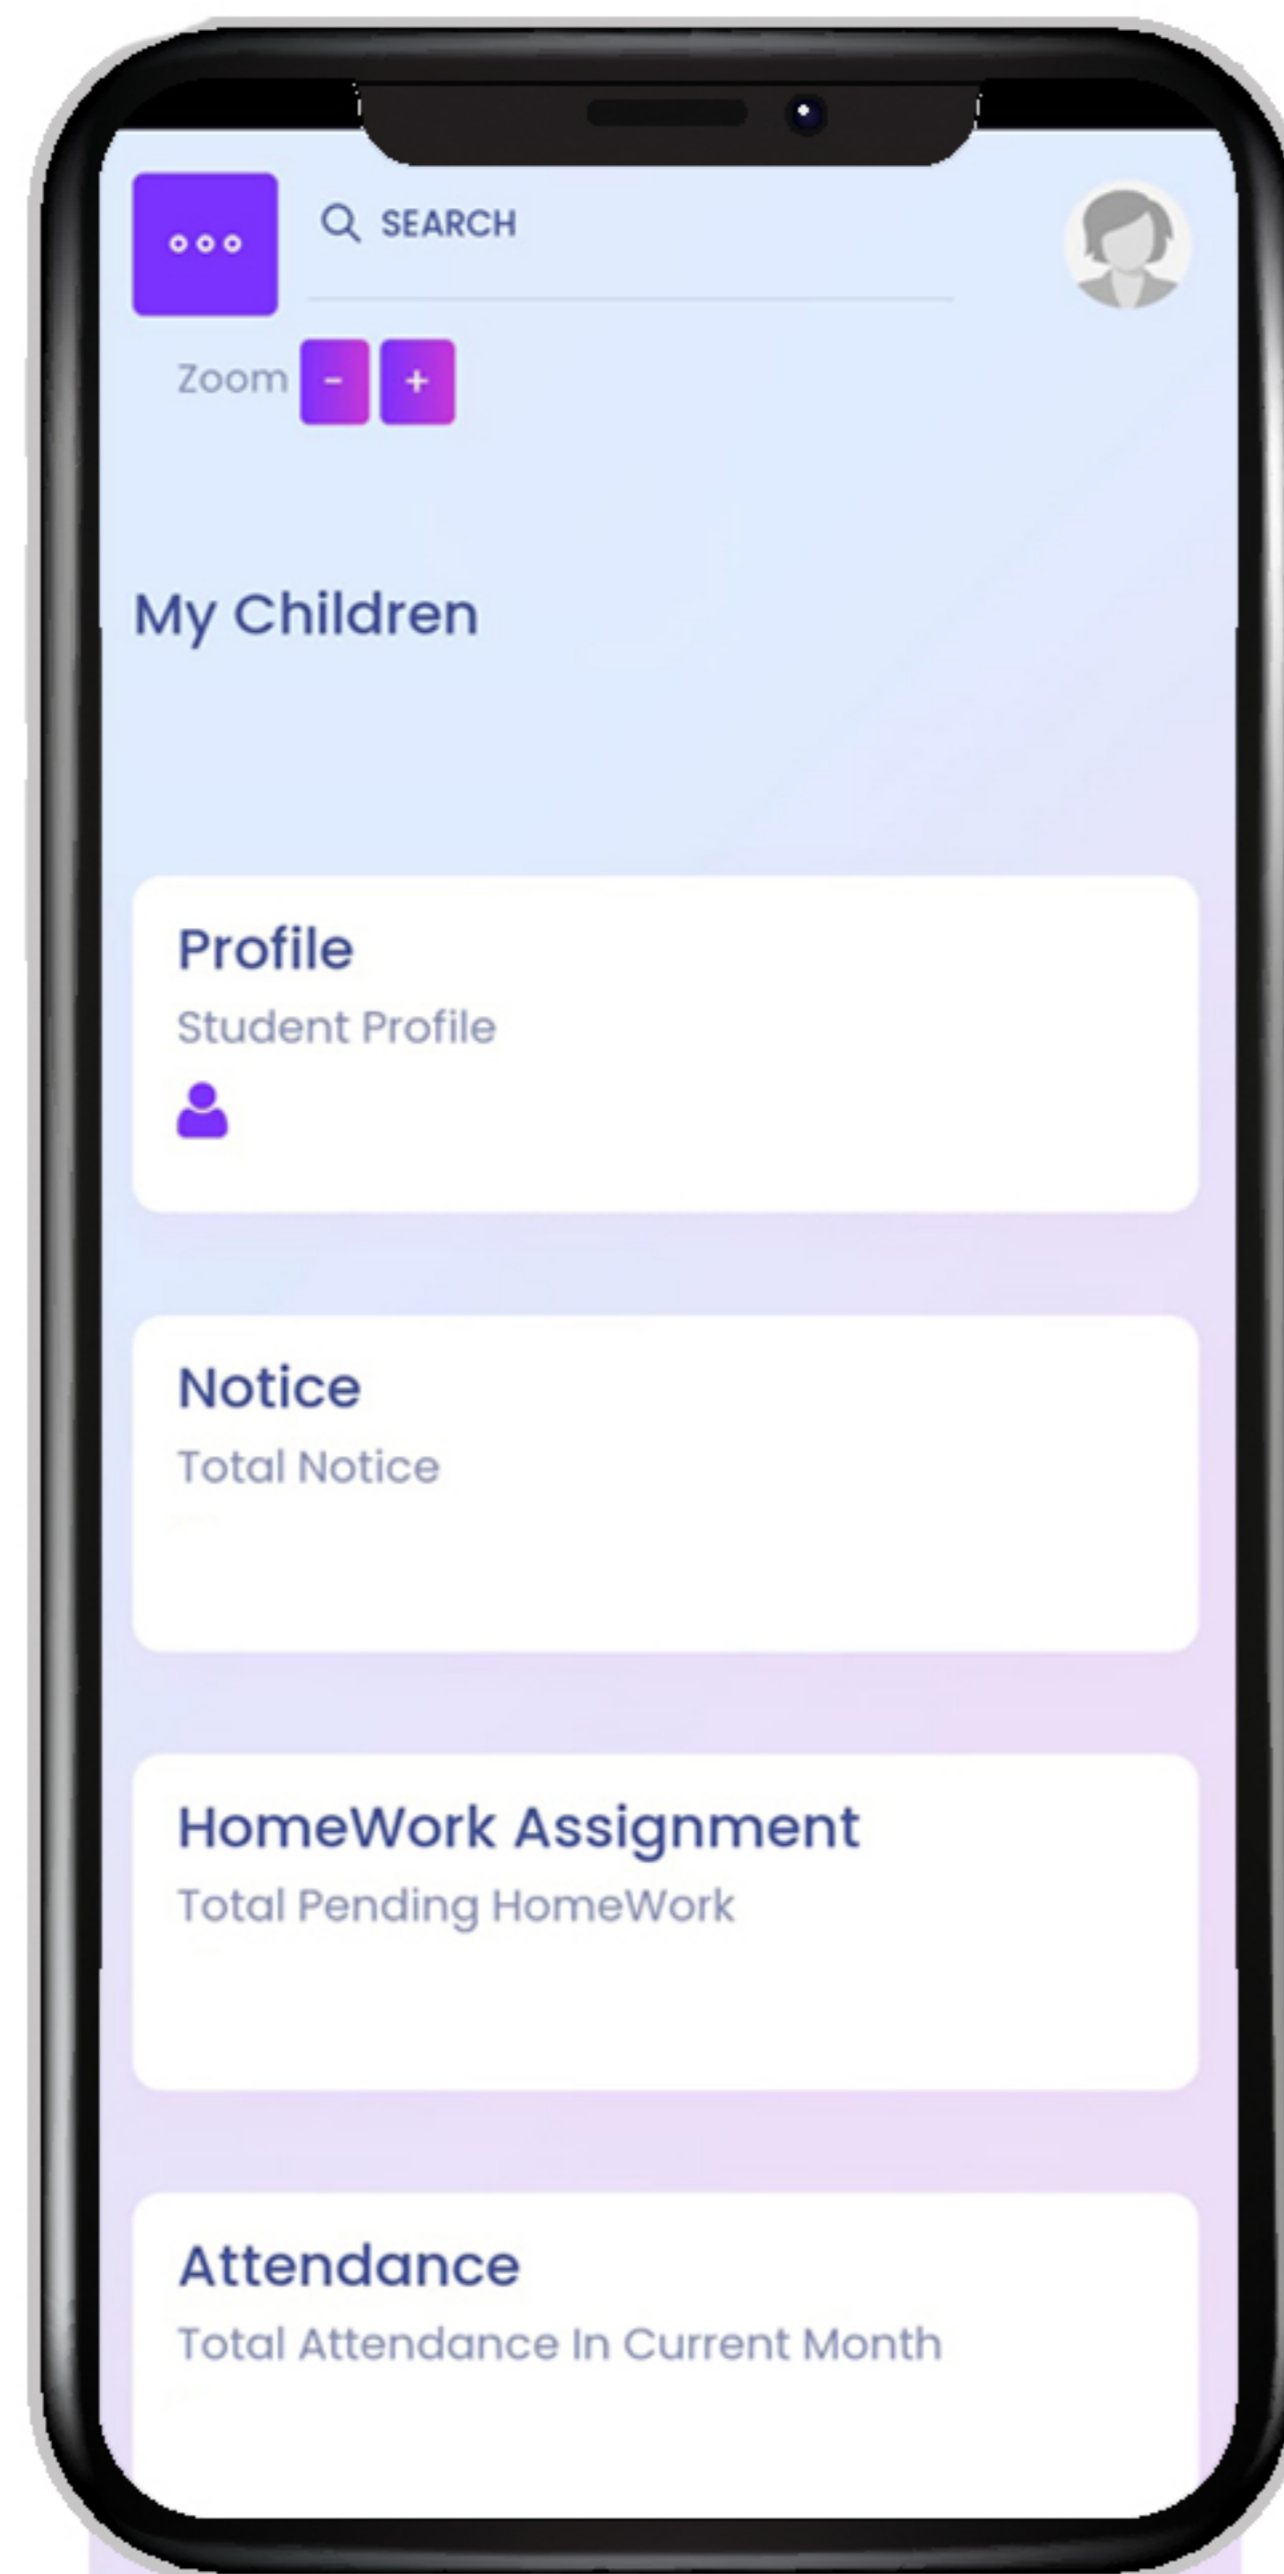

# SOPHIA SENIOR SECONDARY SCHOOL, NEW RAILWAY COLONY, KOTA JN.

Seek Ye Wisdom

## STEPS FOR LOGIN TO SCHOOL APP FOR ANDROID USER

Go to Chrome browser and search "www.sophianrckj.org"

Press Install App

Install the App

Enter your username and password which is given by school

## Seek Ye Wisdom