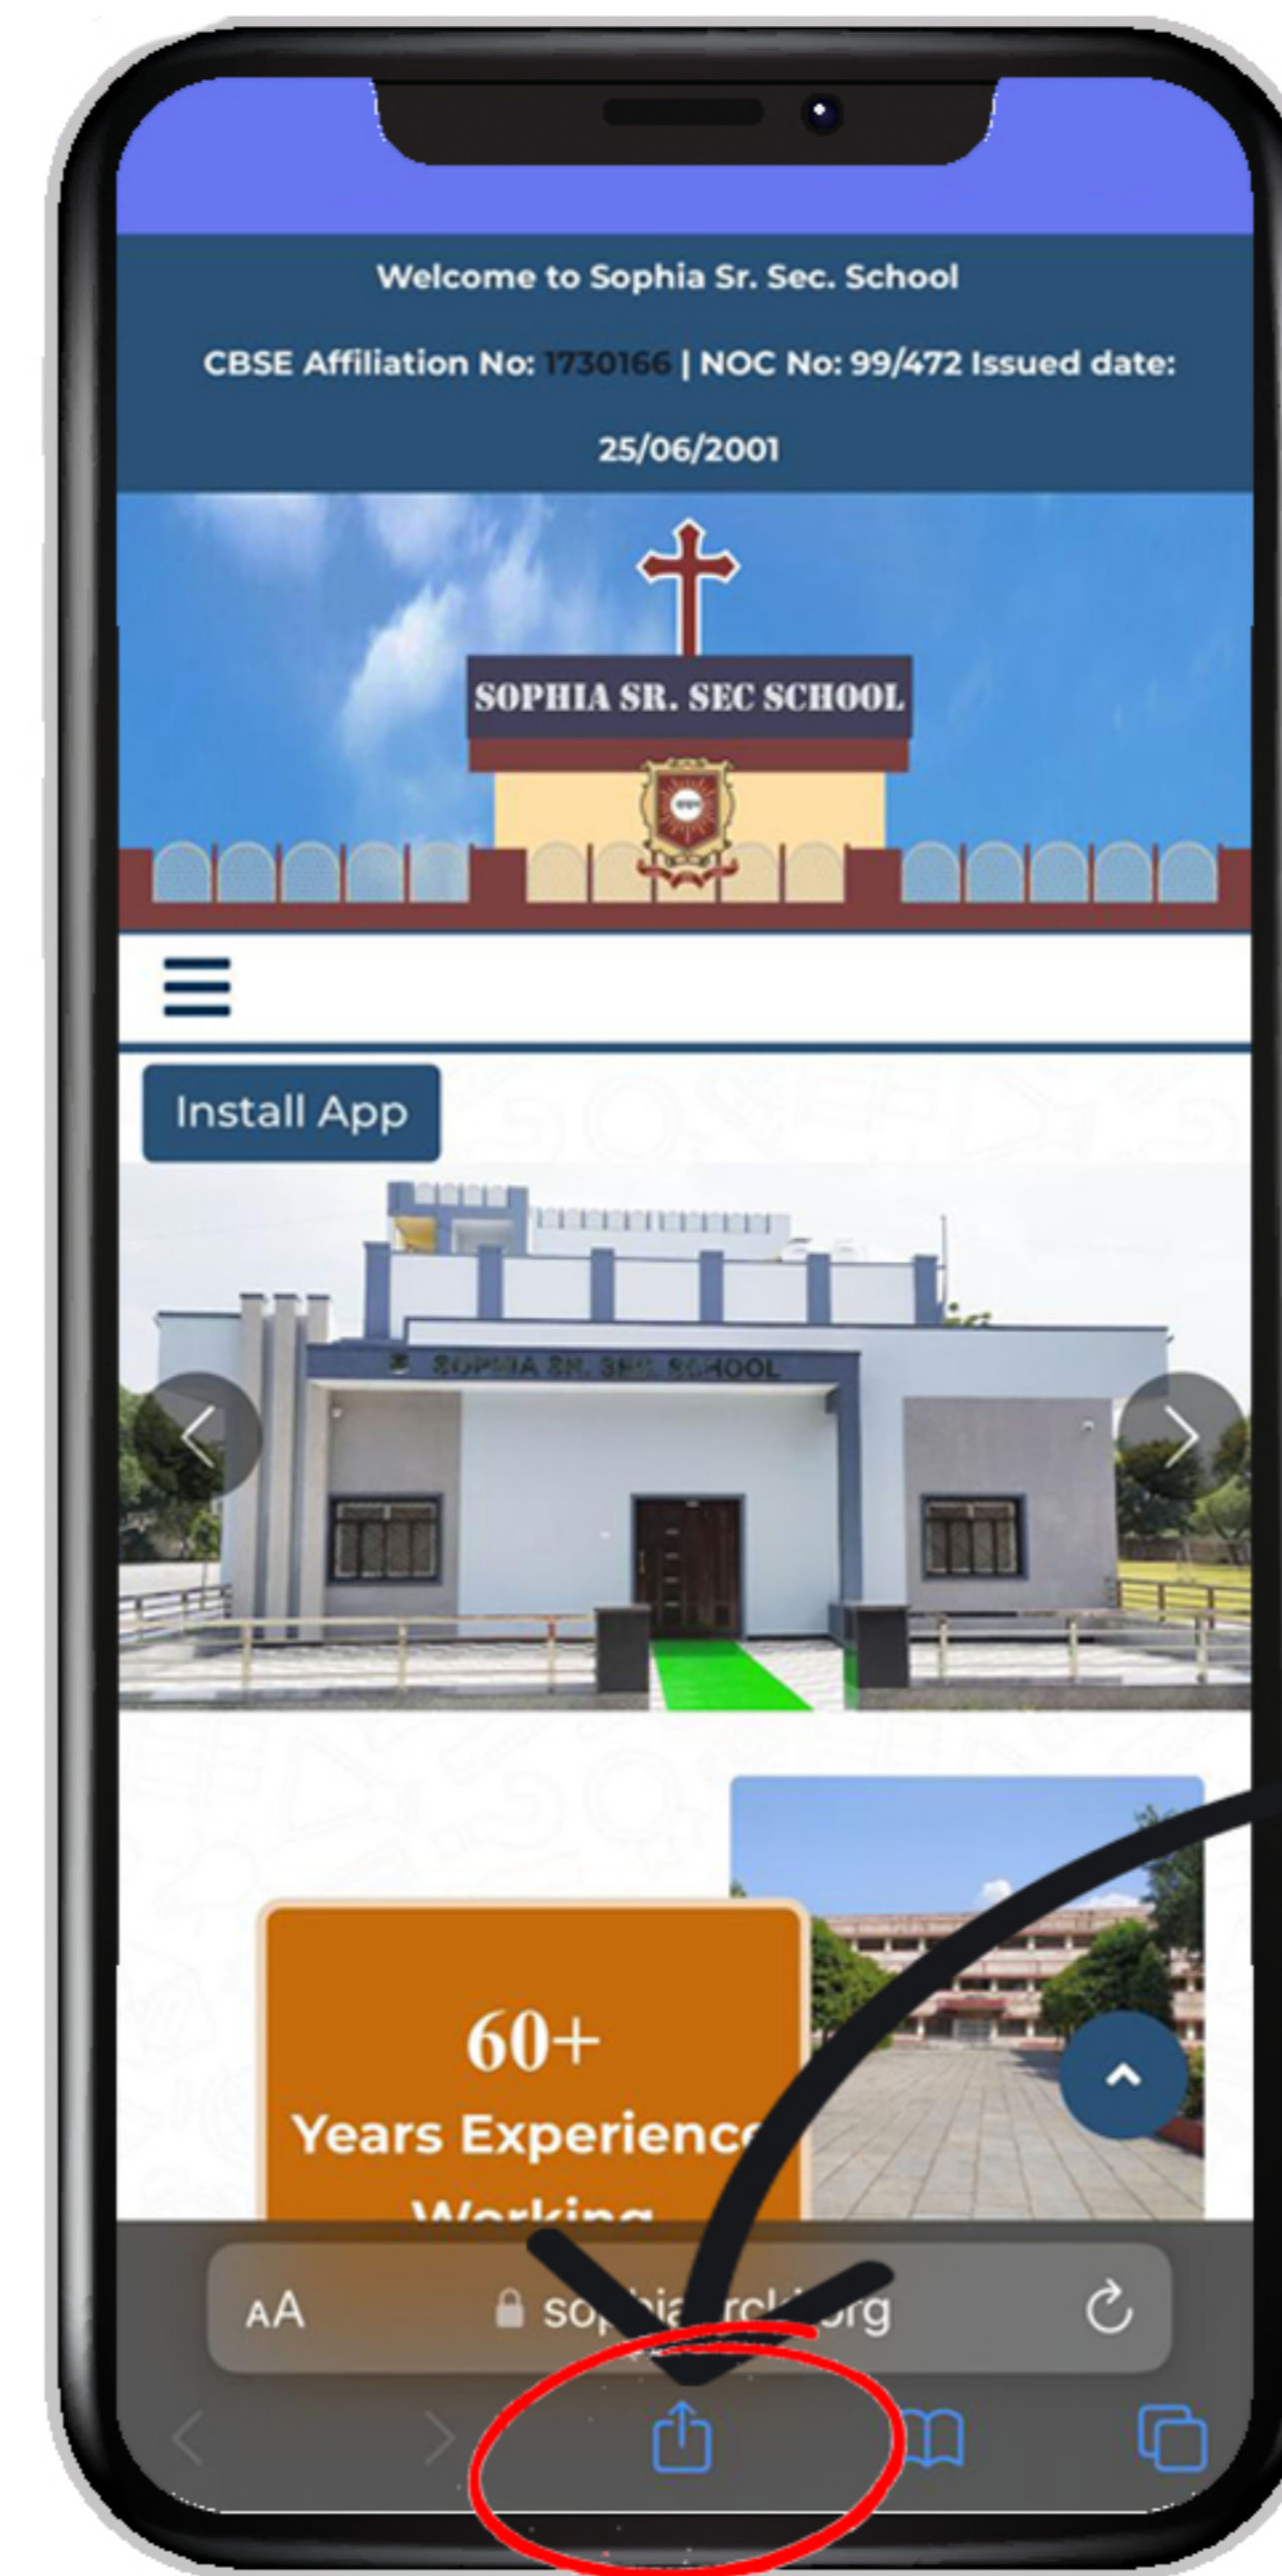

Go to Safari and search "www.sophianrckj.org"