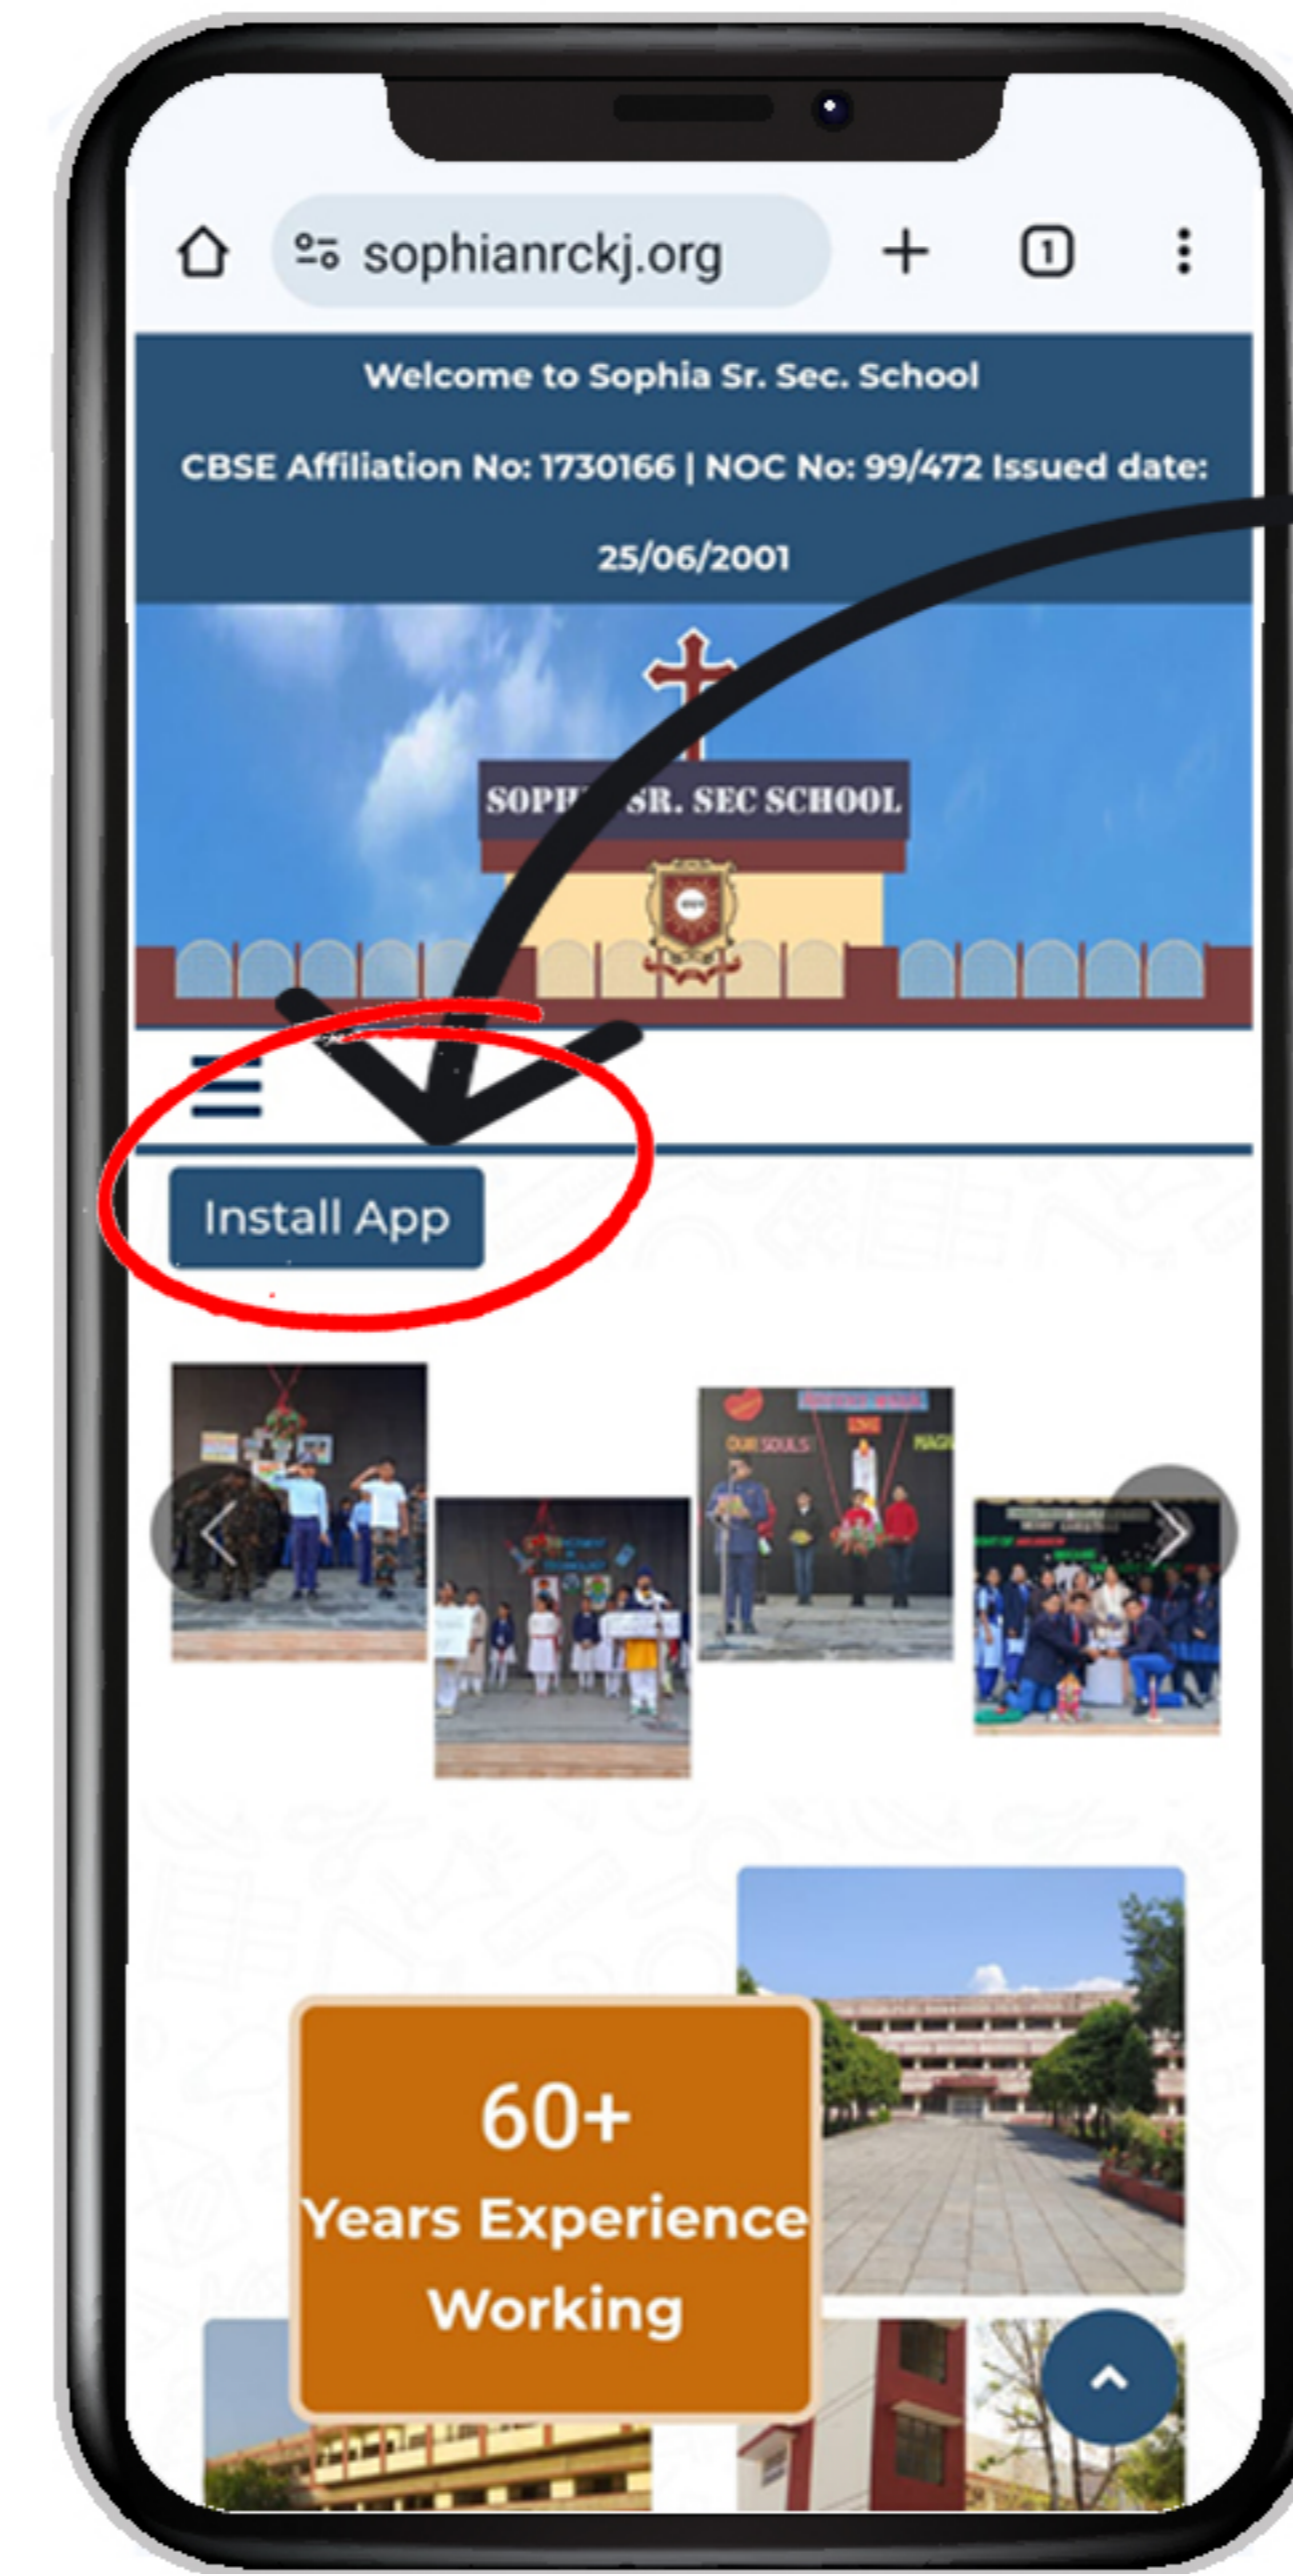

# SOPHIA SENIOR SECONDARY SCHOOL, NEW RAILWAY COLONY, KOTA JN.

Seek Ye Wisdom

## STEPS FOR LOGIN TO SCHOOL APP FOR ANDROID USER

Go to Chrome browser and search "www.sophianrckj.org"

Press Install App

Install the App

Enter your username and password which is given by school