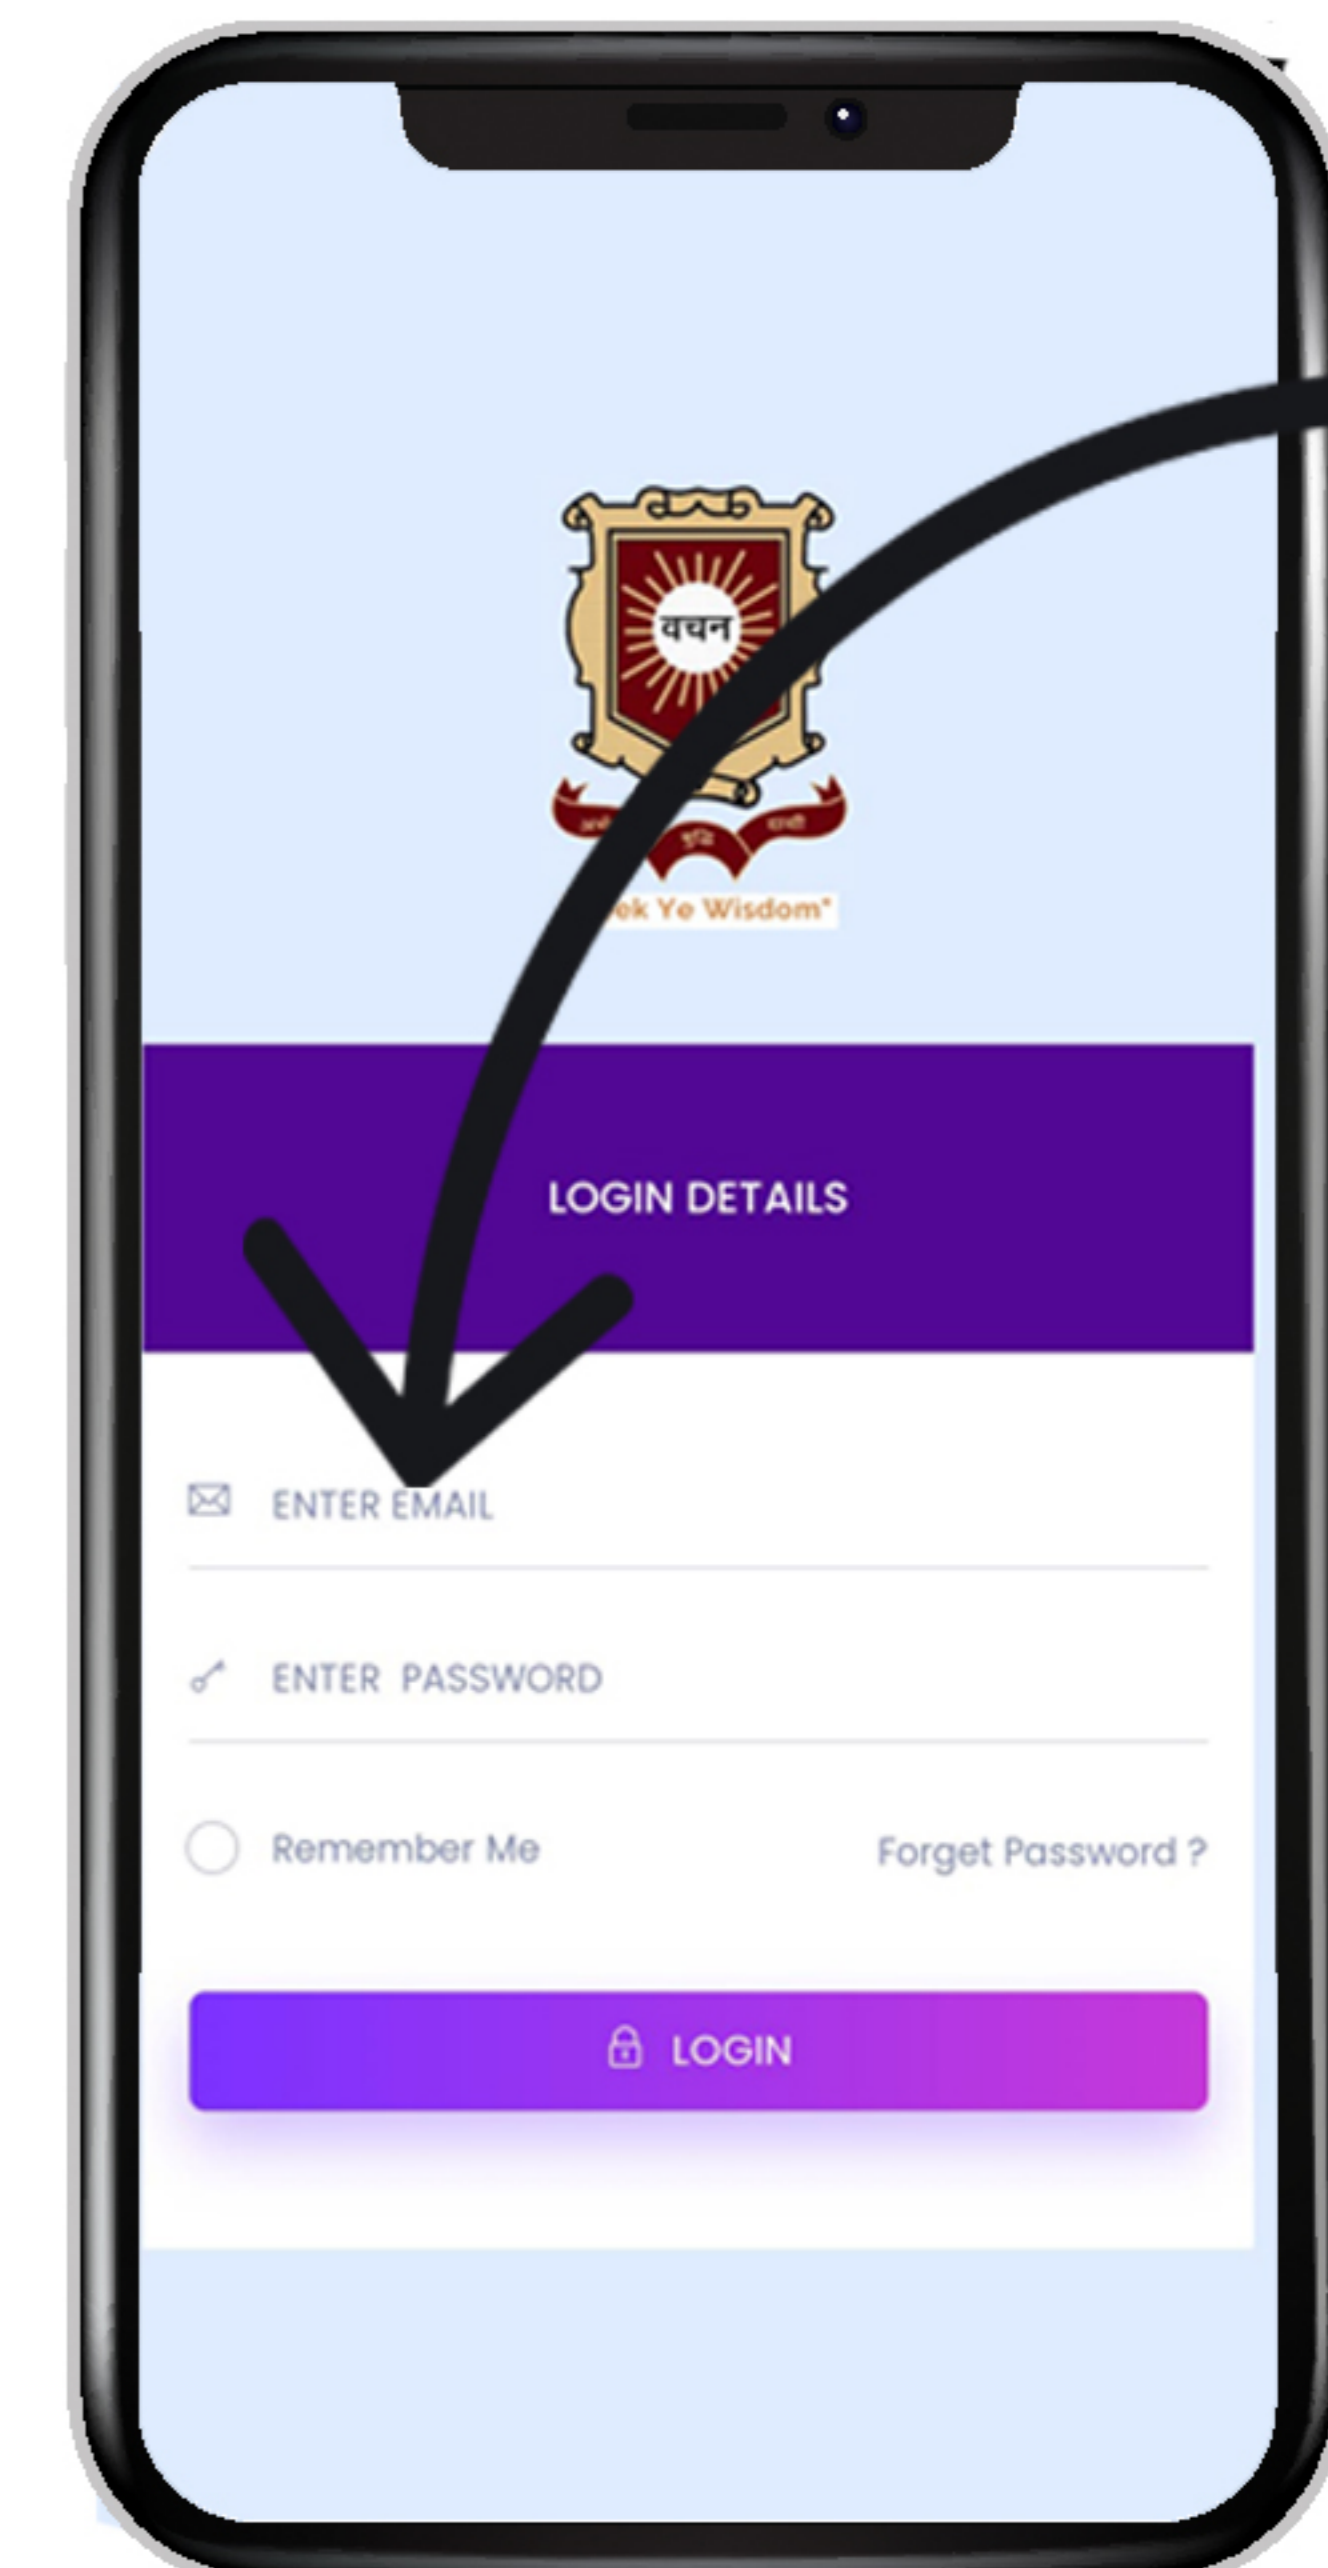

### STEPS FOR LOGIN TO SCHOOL APP FOR IOS USER

### PROCESS

Go to Safari and search "www.sophianrckj.org"

Press Share

Scroll down and Press Add to Home Screen

Enter your username and password which is given by school

### Now you can access your dashboard