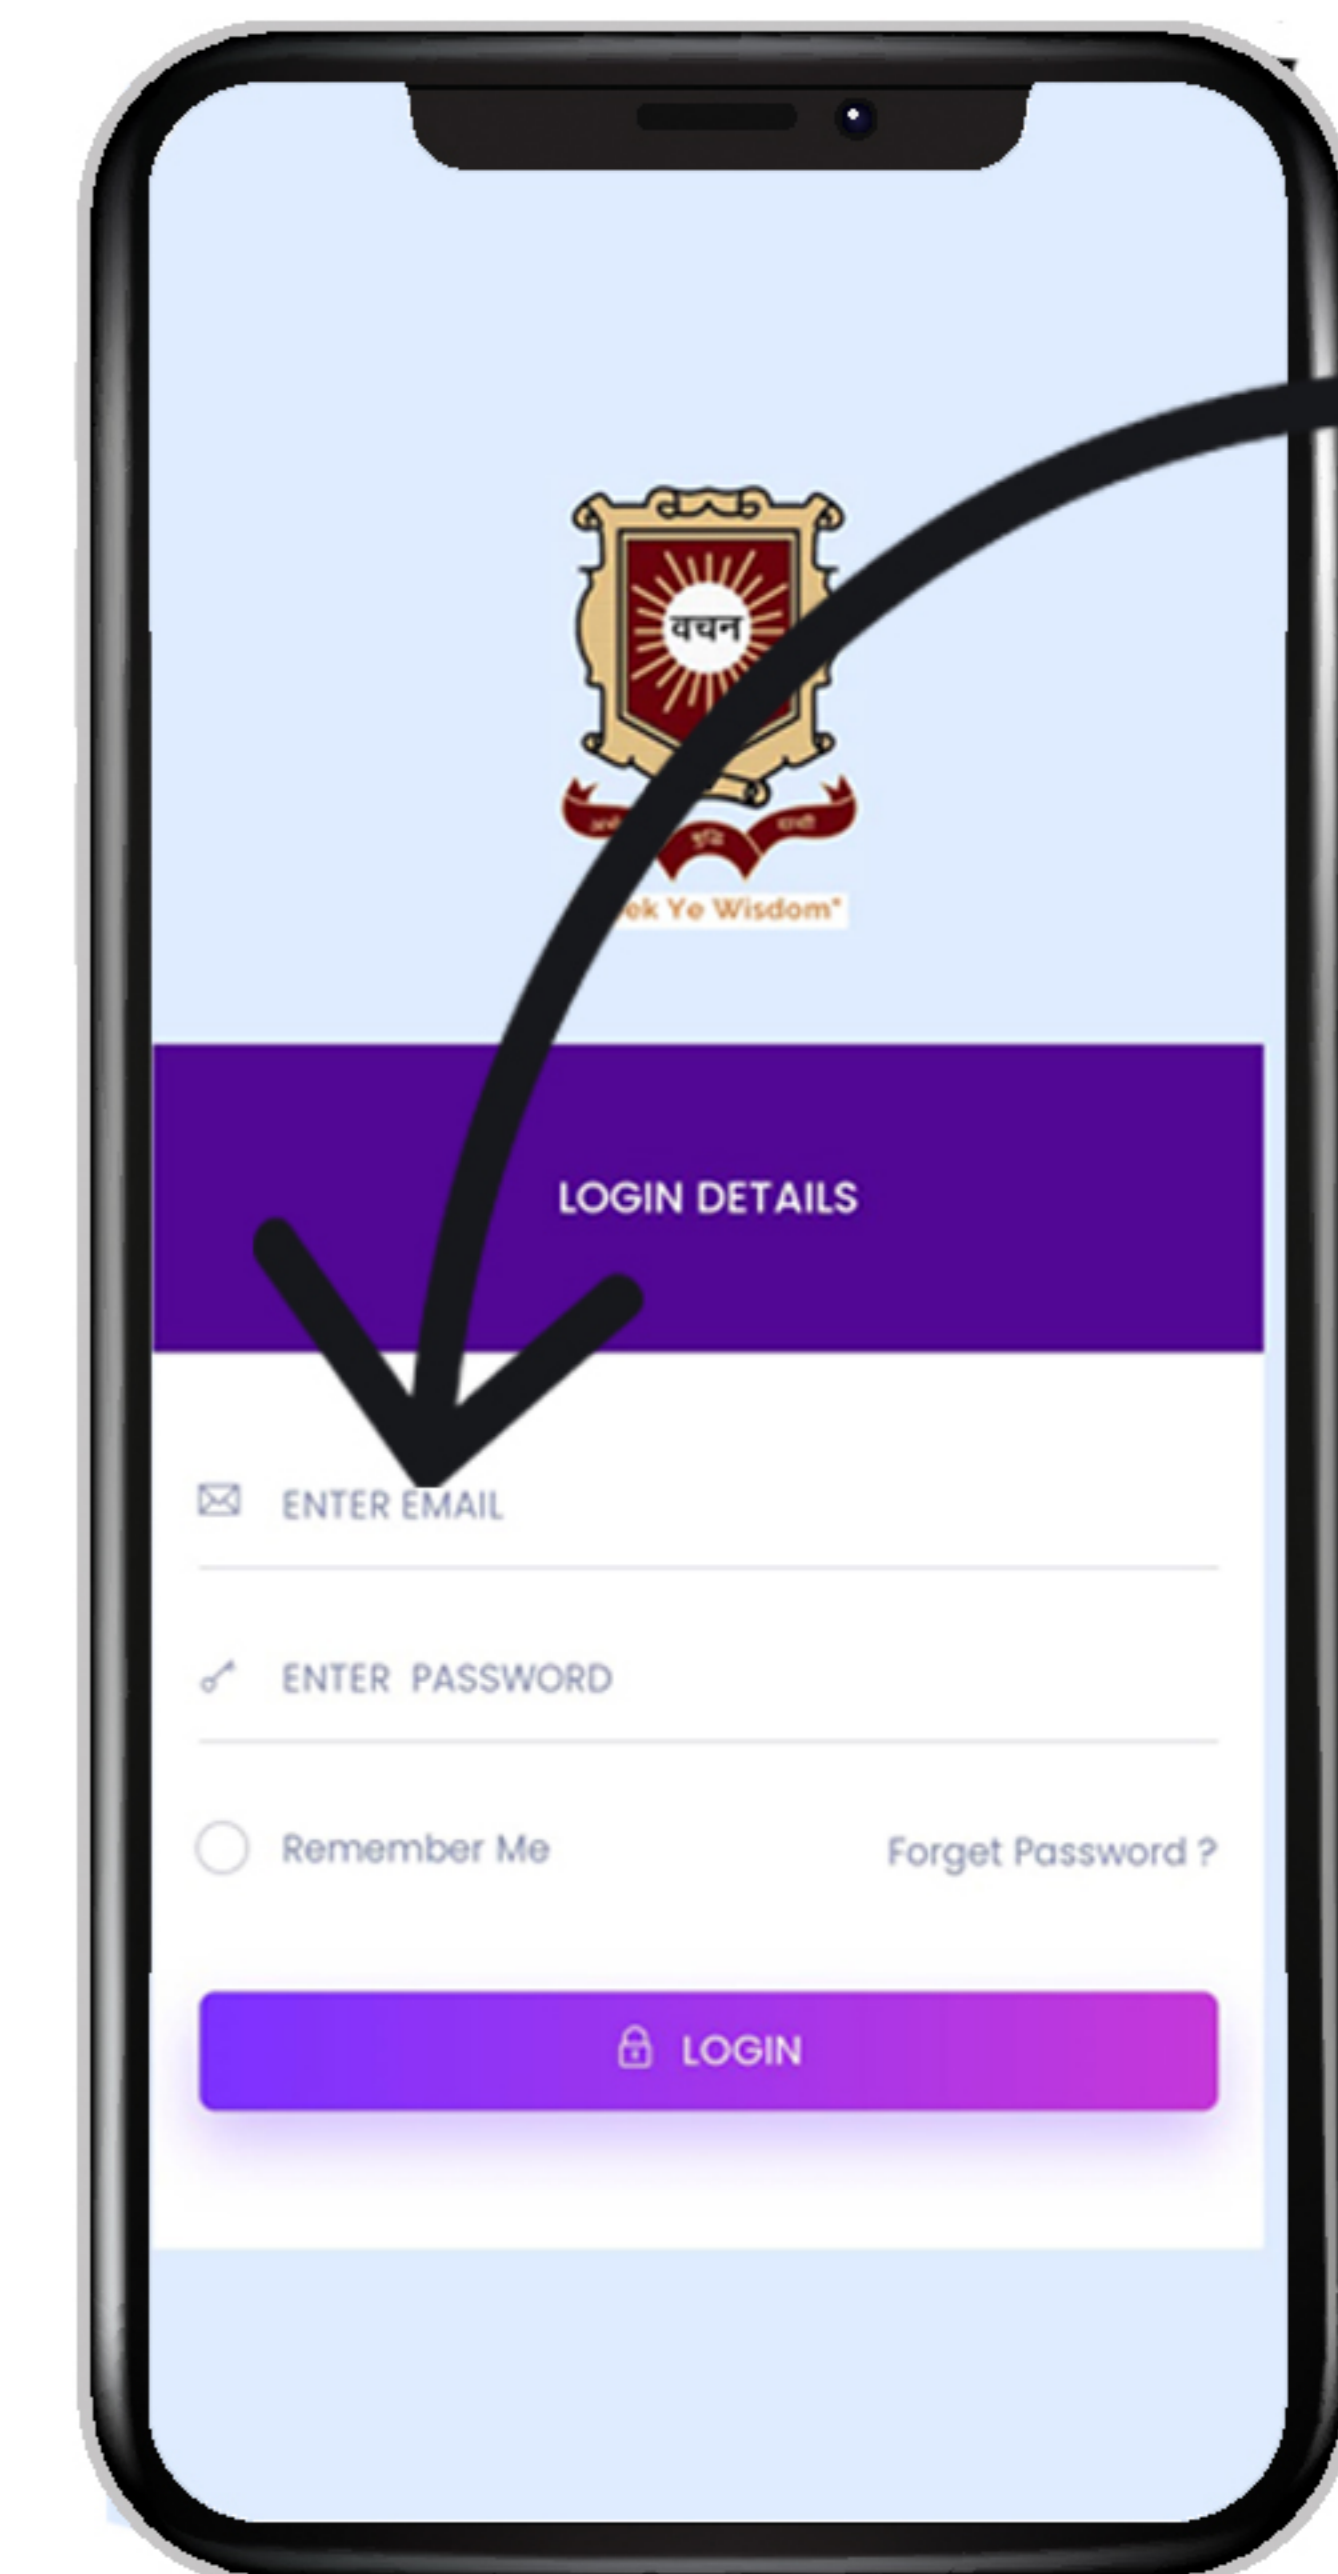

# SOPHIA SENIOR SECONDARY SCHOOL, NEW RAILWAY COLONY, KOTA JN.

Seek Ye Wisdom

## STEPS FOR LOGIN TO SCHOOL APP FOR ANDROID USER

Go to Chrome browser and search "www.sophianrckj.org"

Press Install App

Install the App

Enter your username and password which is given by school