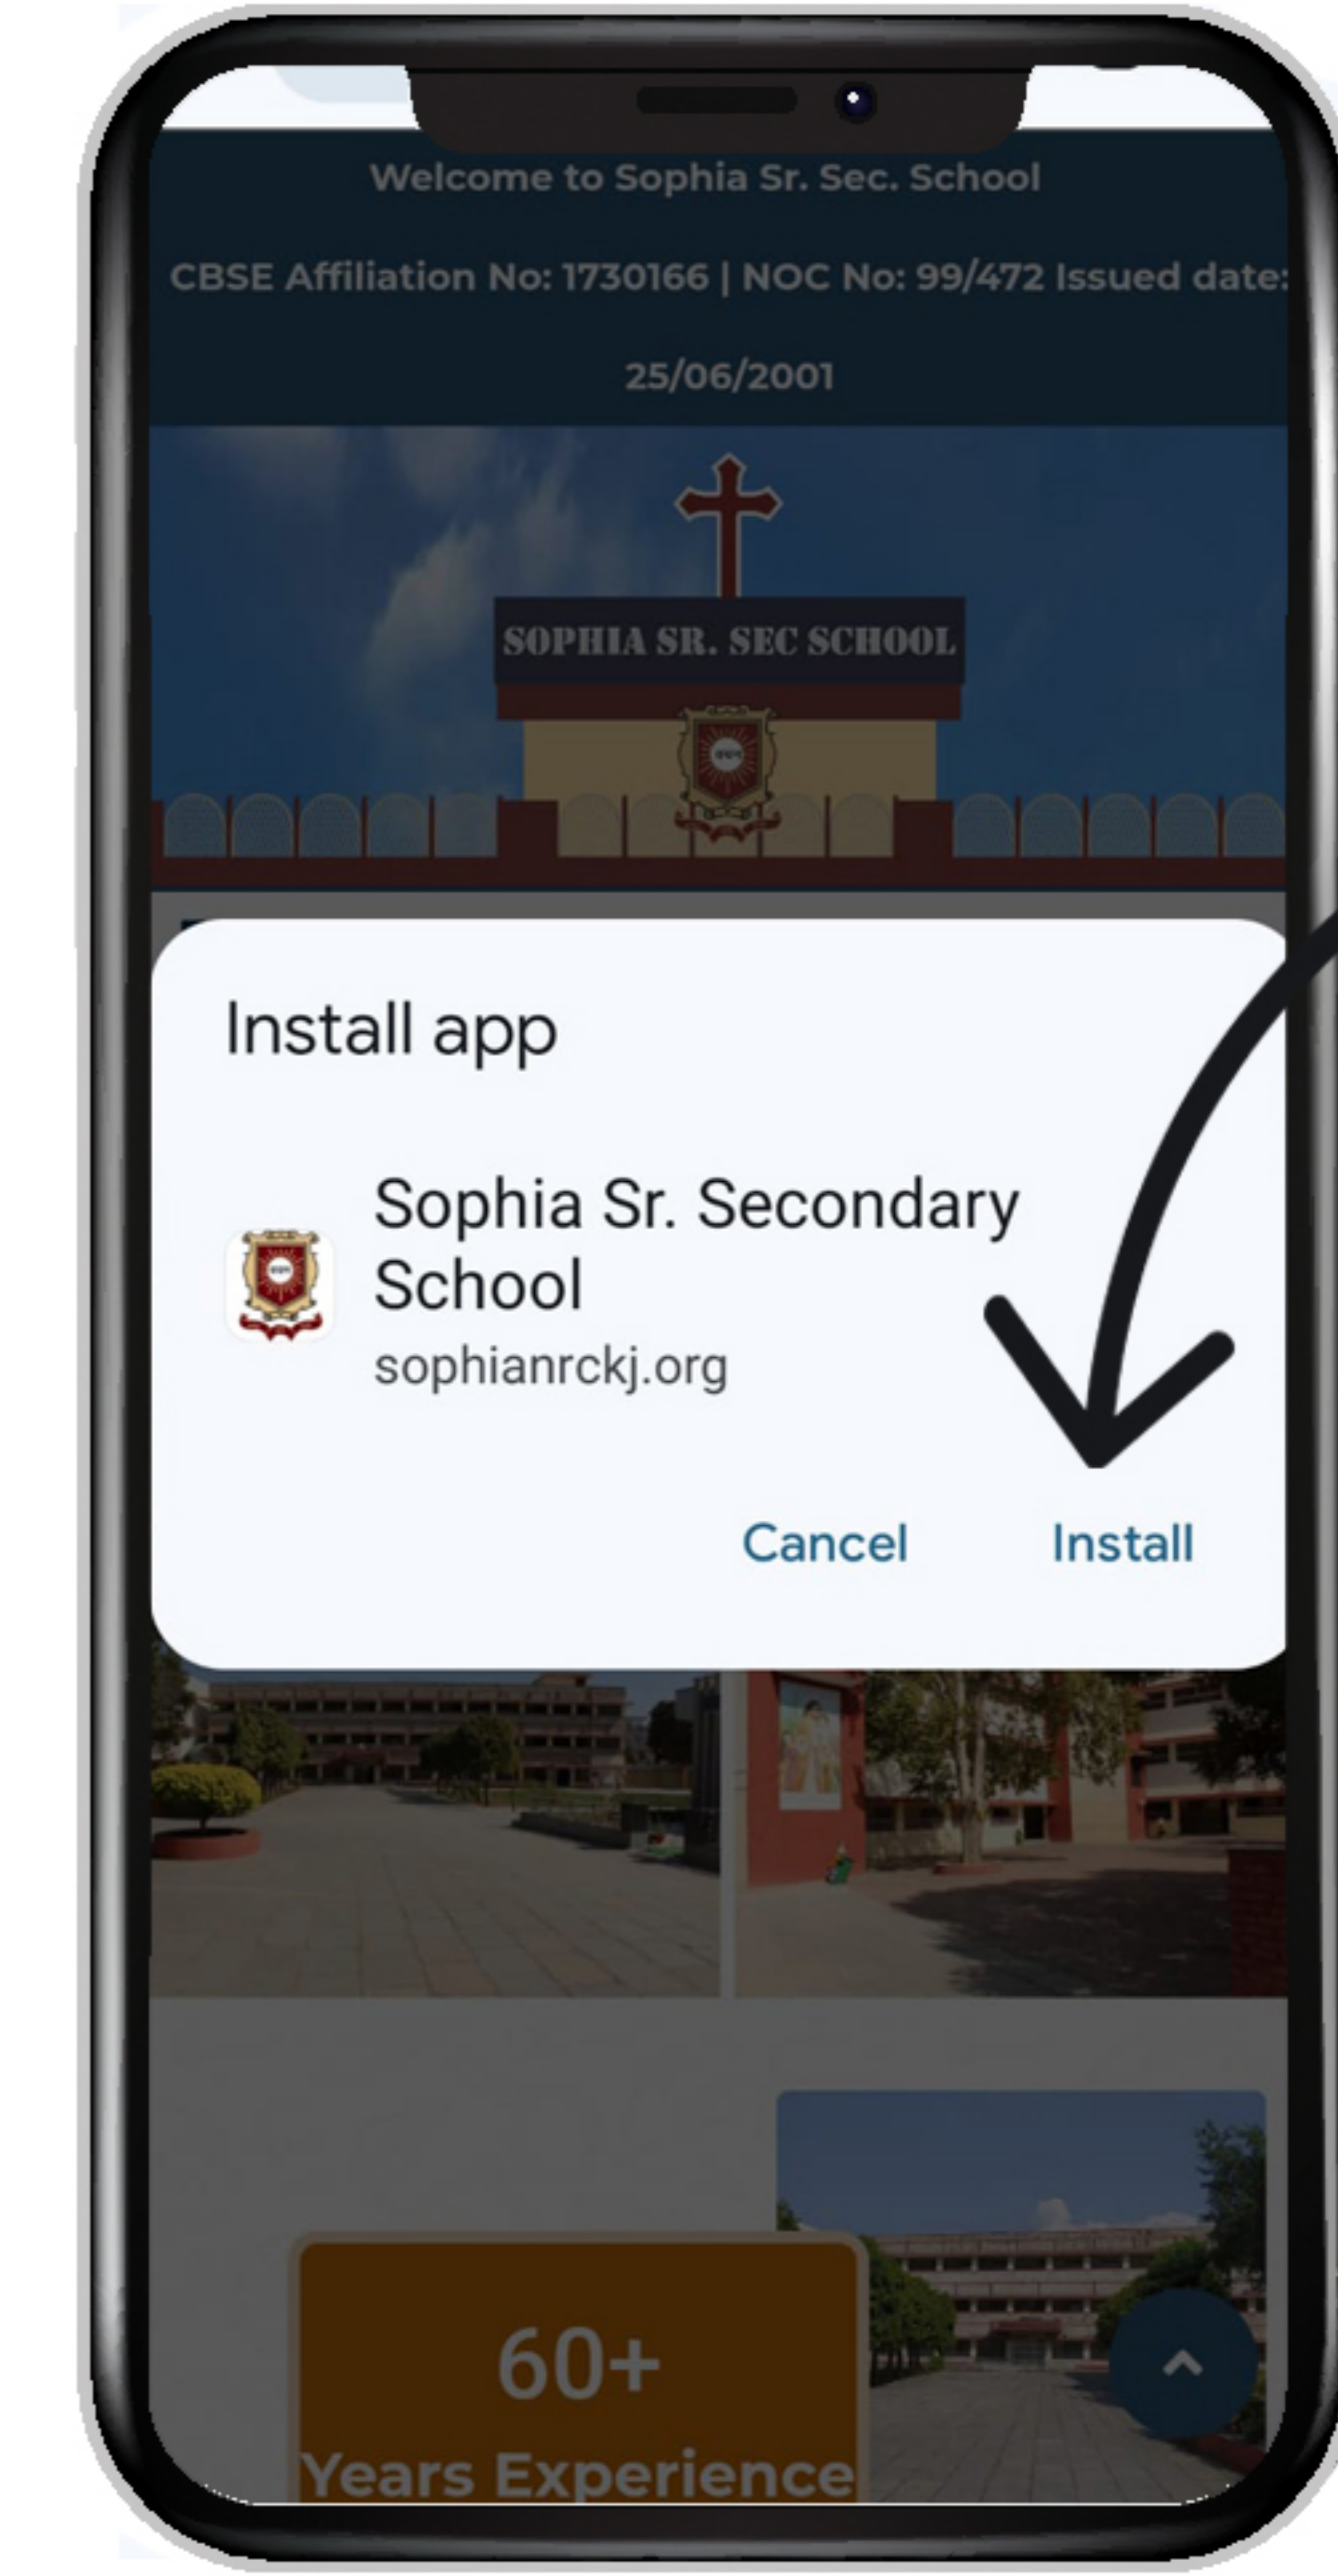

# SOPHIA SENIOR SECONDARY SCHOOL, NEW RAILWAY COLONY, KOTA JN.

Seek Ye Wisdom

## STEPS FOR LOGIN TO SCHOOL APP FOR ANDROID USER

Go to Chrome browser and search "www.sophianrckj.org"

Press Install App

Install the App

Enter your username and password which is given by school